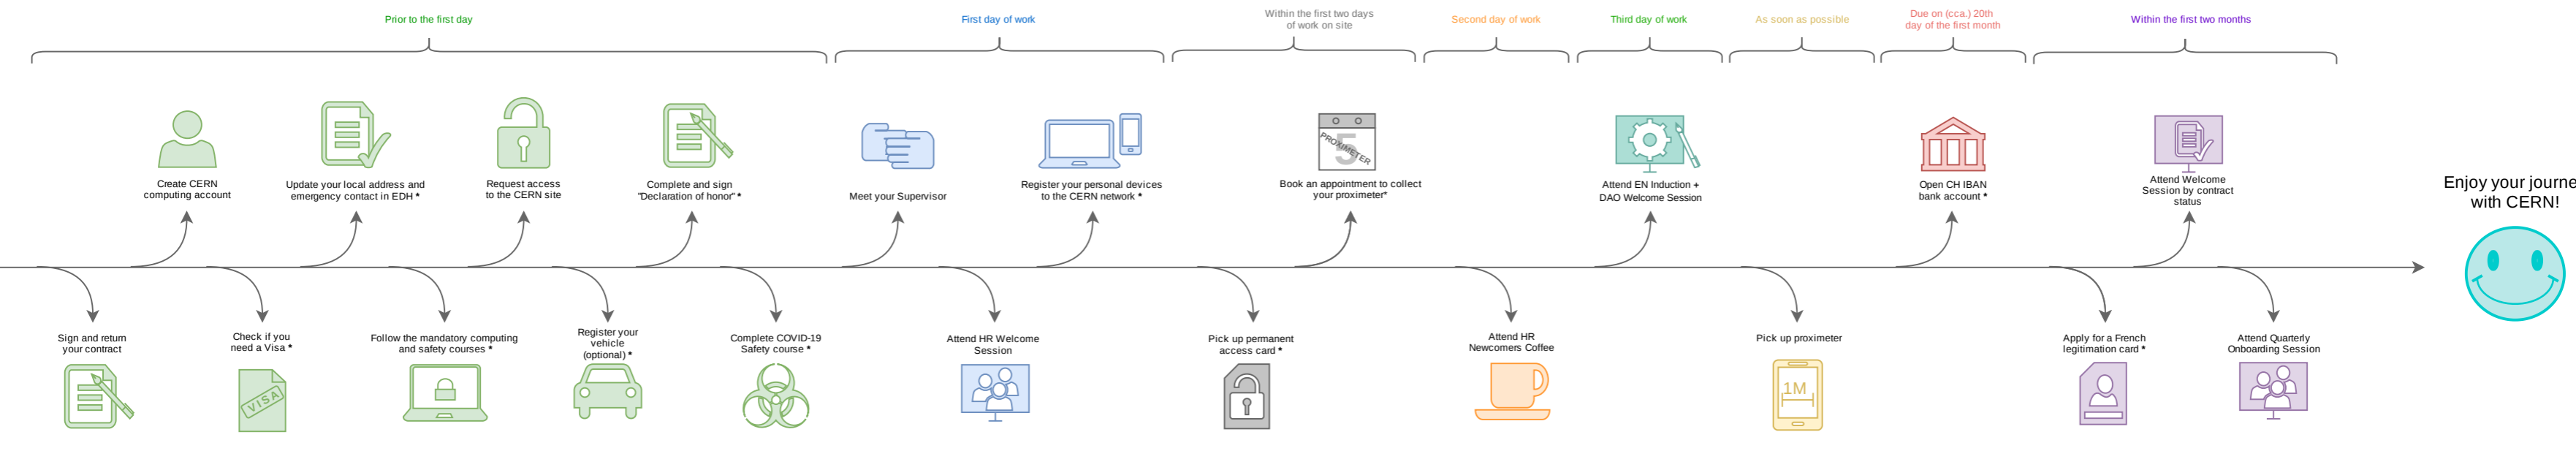

Newcomers' Tasks Timeline

First week "essentials": a schematic guide to the various key tasks to complete in your first days at CERN

Legend: Icons marked with * are hyperlinked: click on the icon for more information